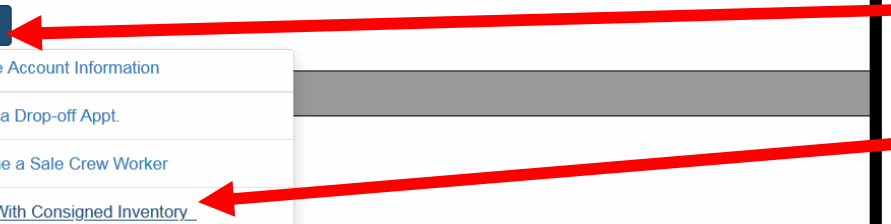

Seller Agreement Status:

SIGNED

YOU WILL SEE THIS MENU. CLICK ON THE MENU DOWN ARROW

THEN CLICK HERE

Consignor Inventory Menu

Welcome back! You are logged in as consignor #100 Michele Trgovac. You are currently **REGISTERED** for our upcoming sale.